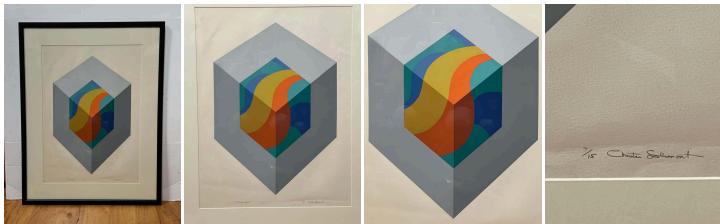

Cube #3" Constructivist Lithograph by Chester Solomont

As low as \$550

In stock

SKU

LU654311297152

Details

Chester Solomont 1907-1989, was an artist in design and sculpture. He created a number of limited-edition abstracts, as well as interpretive sculptures.

He was born in Boston, then moved to Southern California where he opened his own advertising and print business, and continued to make art in his spare time.

In this particular piece, Chester Solomont added another level of vibrations and verticality by using a limited colour palette inserted into the main figure. Cubes are highly symbolic objects that can represent physical boundaries while also symbolising stability or order within chaotic systems. By including cubical references in their work, minimalists and constructivists such as Solomont embrace these deeper meanings while simultaneously exploring ideas related to balance and movement. When presented in three-dimensional form like in this lithography numbered 7/15, we have an opportunity to explore how different angles of vision alter the perception of the cube's shape – creating illusions and allowing us to question what we perceive as 'real' versus 'artificial' reality.

REFERENCE NUMBER: LU654311297152

PERIOD: Late 20th Century

CONDITION: Good

MEASUREMENTS: Height: 35.5" Width: 28" Depth: 1"

COUNT: 1

MATERIAL: Lithograph

CREATOR: Chester Solomont