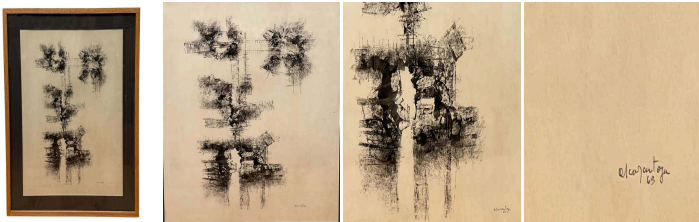

Enigmatic Monochrome Black and White Ink  
Drawing

As low as **\$750**

In stock

**SKU**

LU825835276662

## Details

Original monochrome drawing from 1963 to be approached as a walk into a mental landscape. The painter's signature does not allow us to identify him. There is in this work a non-figuration that could almost recall enigmatic images of the Rorschach test without the symmetrical approach. We can find, reduced but present, a sense of verticality that would begin with the presence of an anchored base, the transparency of a distance, and the possibility of circulating among multiple planes. This drawing could serve as a portal to boundless imagination, inviting observers to delve into the intricacies of its lines, negative spaces, and structures. Within its depths, one can glimpse the emergence of a face, lacking the definitive outline that brings an oval to the shape, yet possessing the hints of a mouth, a nose, and a gaze. The drawing sits in a new oak frame.

REFERENCE NUMBER: LU825835276662

PERIOD: Mid-20th Century

CONDITION: Excellent

MEASUREMENTS: Height: 30.63" Width: 24.5" Depth: 1.38"

COUNT: 1

MATERIAL: Paper

COUNTRY OF ORIGIN: United States