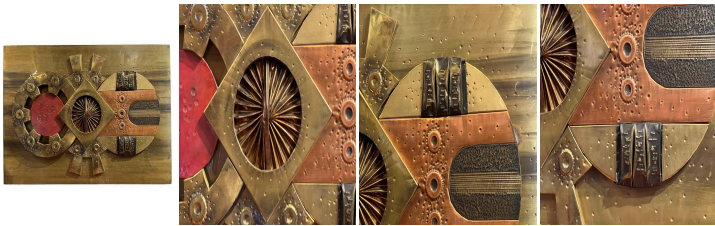

## Details

This Brutalist wall sculpture was made in 1970 by assembling and folding patinated and hammered copper and brass sheets mounted on plywood.

Stephen Chun studied at art school in Taipei, graduating in the late 1960s. He was keenly interested in metalwork. He moved back to his native Hong Kong and started producing a series of Brutalist sculptural works in the early 1970s. It reflects a sense of change and permanence thanks to the circle shapes and the powerful materials picked by the artist.

REFERENCE NUMBER: LU65439937422

PERIOD: 1970-1979

CONDITION: Good

MEASUREMENTS: Height: 20" Width: 30" Depth: 0.5"

COUNT: 1

MATERIAL: Brass, Copper

CREATOR: Stephen Chun