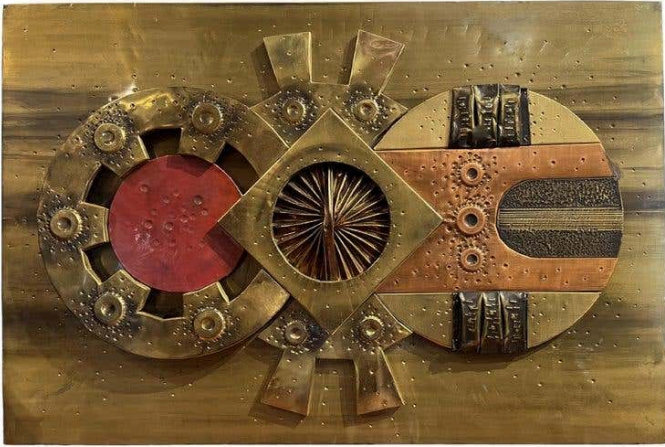

Wall Sculpture in the style of Stephen Chun

As low as **\$650**

In stock

**SKU**

LU65439937422

## Details

This Brutalist wall sculpture was made in 1970 by assembling and folding patinated and hammered copper and brass sheets mounted on plywood.

Stephen Chun studied at art school in Taipei, graduating in the late 1960s. He was keenly interested in metalwork. He moved back to his native Hong Kong and started producing a series of Brutalist sculptural works in the early 1970s. It reflects a sense of change and permanence thanks to the circle shapes and the powerful materials picked by the artist.

REFERENCE NUMBER: LU65439937422

PERIOD: 1970-1979

CONDITION: Good

MEASUREMENTS: Height: 20" Width: 30" Depth: 0.5"

COUNT: 1

MATERIAL: Brass, Copper

CREATOR: Stephen Chun