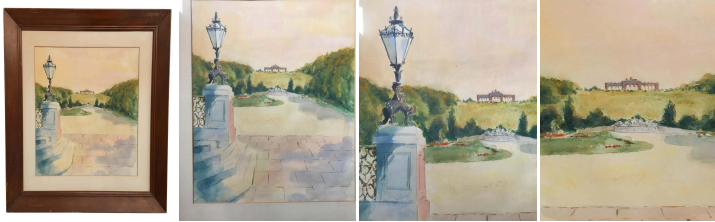

Watercolor of a French Castle by Unknown Artist

As low as **\$450**

In stock

SKU

LU825826453972

Details

Dreamy landscape picturing a view of a castle in France.

Large original frame made of walnut.

I love the soft and delightful pastel colors that are used. The colors add emotion to this dream-like memory this artist was remembering.

The artist is unknown, but that doesn't take away from the beauty.

REFERENCE NUMBER: LU825826453972

PERIOD: 1940-1949

CONDITION: Good

MEASUREMENTS: Height: 23.25" Width: 23.25" Depth: 2"

COUNT: 1

MATERIAL: Paper, Walnut, Hand-Painted

COUNTRY OF ORIGIN: France