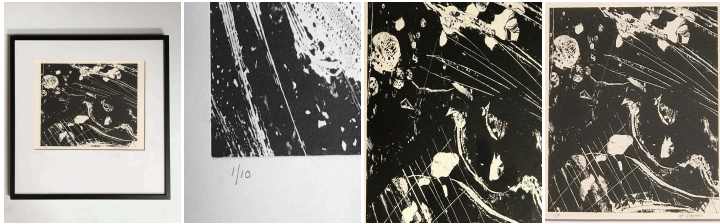

Abstract Lithographs by Louise Siekman

As low as **\$240**

In stock

SKU

LU825820491042

Details

White and black abstract lithograph depicting an imaginary galaxy by Louise Siekman. They are both numbered 1/10. It sits in black stained frames.

REFERENCE NUMBER: LU825820491042

PERIOD: Mid-20th Century

CONDITION: Excellent

MEASUREMENTS: Height: 14.25" Width: 14.5" Depth: 1"

COUNT: 1

MATERIAL: Wood, Paper

CREATOR: Lucy Siekman

COUNTRY OF ORIGIN: United States