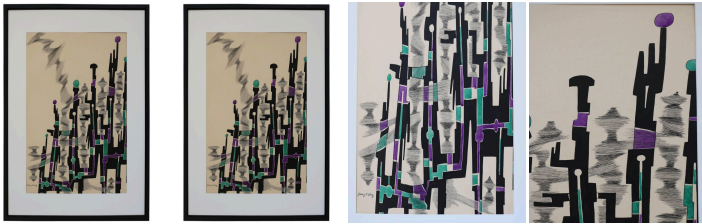

Abstract Painting by Jerry O'Day Alias Geraldine Naomi Heib

As low as \$950

In stock

SKU

LU825811003401

Details

Framed abstract ink and watercolor painting by Jerry O'Day. The artist also draw on the back two figures in ink. Jerry O'Day is also known as Geraldine Heib. Solo Exhibitions: City of Paris, Rotunda Gallery; Lucien Labaudt Gallery, 1963; Torrance Gallery, San Anselmo, 1955; Marin Art Gallery, Sausalito, 1956; Palace of The Legion of Honor, San Francisco, 1962; East & West Gallery, Fillmore Street, San Francisco; Landmarks Gallery, Marin County, 1991.

REFERENCE NUMBER: LU825811003401

PERIOD: 1960-1969

CONDITION: Excellent.

MEASUREMENTS: Height: 31.5" Width: 22.5" Depth: 1"

COUNT: 1

MATERIAL: Paper

CREATOR: Jerry O'Day

COUNTRY OF ORIGIN: United States