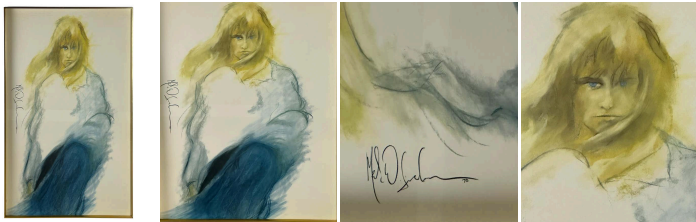

"Blue Wind" Lithograph of a Young Girl

As low as **\$580**

In stock

SKU

LU825834888472

Details

This vintage wall print of a woman, "Blue Wind," is elegantly signed and dated 1970. It boasts a bohemian-inspired aesthetic in a sleek gold metal frame. It measures an impressive 30" x 40" in size.

With her cascading blonde hair, reminiscent of golden wheat fields, and piercing blue eyes, she emerges as a figure imbued with an ethereal, almost otherworldly energy. The girl's intense and unwavering gaze cuts through the distance, forging a connection that transcends the boundaries of the frame. It is a gaze that dares to defy societal norms and expectations.

The presence of the model who inspired this artwork is potent, emanating an aura of immense strength yet leaving the beholder unable to decipher the true essence of her expression. It is an enigma, inviting speculation and drawing one deeper into its mysterious realm.

REFERENCE NUMBER: LU825834888472

PERIOD: Late 20th Century

CONDITION: Excellent

MEASUREMENTS: Height: 40" Width: 30" Depth: 1"

COUNT: 1

MATERIAL: Paper

COUNTRY OF ORIGIN: United States