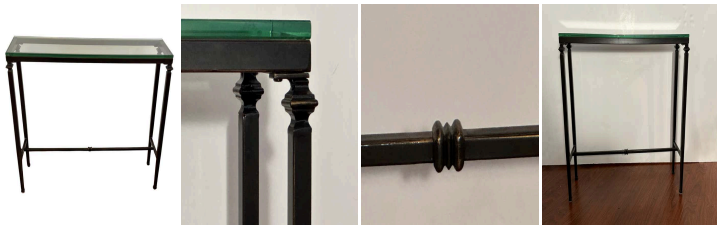

Bronze Patinated Console with Thick Glass Top

As low as **\$950**

In stock

SKU

LU825837746512

Details

This bronze patinated Console features a high-quality bronzed finish metal frame supporting a substantial 3/4" thick glass top. The H-form stretcher, adorned at the center, not only reinforces structural integrity but also adds a subtle touch of decorative detail.

Designed with functionality in mind, this console table seems tailored for entryways, striking a balance between practicality and visual appeal.

REFERENCE NUMBER: LU825837746512

PERIOD: 21st Century

CONDITION: Excellent

MEASUREMENTS: Height: 30.25" Width: 36" Depth: 10"

COUNT: 1

MATERIAL: Glass, Steel, Patinated

COUNTRY OF ORIGIN: United States