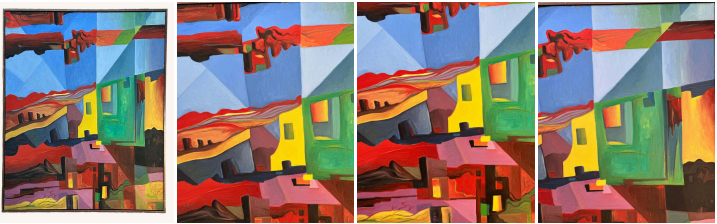

Colorful Square Abstract by Leonard Lee Rowles

As low as \$1,900

In stock

SKU

LU654313915672

Details

Nestled in the red earth of what could be a desert and reminiscent of the arid expanses of New Mexico or the sunny terrain of Sierra Leone emerges a scene of a fragmented village where elements are organized and the point of view is plural. Here, the principles of cubism are embodied as geometric shapes intertwine in the middle of a fractured sky of azure hues. The volumes are represented using minimalist forms, triangles, rectangles, and simplistic figures. The perspective evaporates, and the elements of the village simplified to the extreme are simultaneously described from different points of view, in space and a single image. Each structure testifies to an essence of fragmented reality, a deconstructed materiality that reveals itself in many colors and angles. A dance of shapes and radiant colors is articulated in a stained glass style.

Cézanne said about cubism: "Treat nature through the cylinder, the sphere, the cone, all put into perspective, that is, each side of an object, of a plane, moves towards a central point."

A subtle mystical invocation hides in the middle of this whirlwind of forms and colors. The fiery earth's stone, juxtaposed with the celestial blue of the fragmented sky, hints at a deeper connection between the earthly realm and the divine. Through the prism of Cubism, the village becomes not only a physical entity but a spiritual beacon, calling contemplation on the interaction between the material and the ethereal.

Leonard Lee Rowles, a 20-year Navy Veteran, discovered his passion for painting in 2013. Focusing on abstraction, Rowles explores the intersection of form, color, and emotion in his works. His unique perspective as a military veteran adds