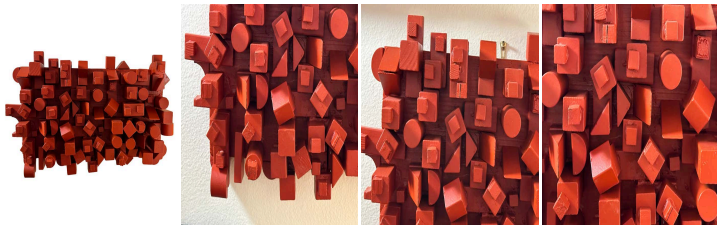

Contemporary Urban Rectangular Red Wall
Sculpture by Charles Fultz

As low as **\$750**

In stock

SKU

LU825837866152

Details

This contemporary urban rectangular red wood wall sculpture signed C.Fultz, showcases an amalgamation of geometric shapes in a seemingly random yet artfully composed manner.

This exuberant wall sculpture features an assortment of shapes including cubes, cylinders, triangular and rectangular prisms, some embellished with smaller attachments. The overall effect is a monochromatic explosion of three-dimensional wooden geometric solids, coming out of the wall. They look like 3D shapes used in school to teach about geometry.

Charles Fultz better known as Chuck is a former celebrity's interior designer who spends his retirement time in creating sculptures. This creation goes beyond the mere arrangement of shapes; it may signifies life's unpredictability. The sculpture serves as a metaphor, symbolizing the beauty found in the intersection of varied shapes and life's diverse encounters.

REFERENCE NUMBER: LU825837866152

PERIOD: 21st Century

CONDITION: Excellent

MEASUREMENTS: Height: 12" Width: 21" Depth: 5"

COUNT: 1

MATERIAL: Wood, Painted

CREATOR: Charles Fultz

Copyright by Galerie Sommerlath - All
Rights Reserved