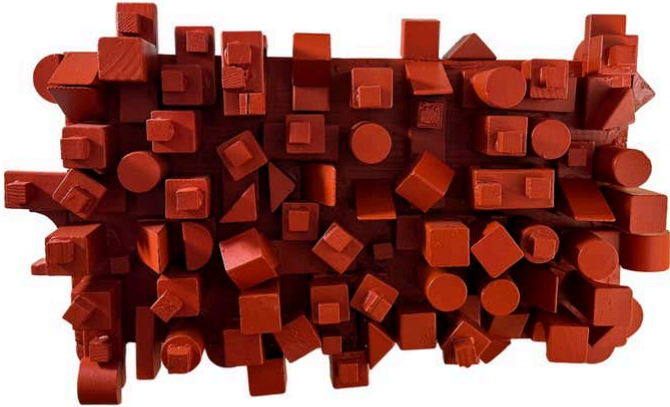

Contemporary Urban Rectangular Red Wall
Sculpture by Charles Fultz

As low as **\$750**

In stock

SKU

LU825837866152

Details

This contemporary urban rectangular red wood wall sculpture signed C.Fultz, showcases an amalgamation of geometric shapes in a seemingly random yet artfully composed manner.

This exuberant wall sculpture features an assortment of shapes including cubes, cylinders, triangular and rectangular prisms, some embellished with smaller attachments. The overall effect is a monochromatic explosion of three-dimensional wooden geometric solids, coming out of the wall. They look like 3D shapes used in school to teach about geometry.

Charles Fultz better known as Chuck is a former celebrity's interior designer who spends his retirement time in creating sculptures. This creation goes beyond the mere arrangement of shapes; it may signifies life's unpredictability. The sculpture serves as a metaphor, symbolizing the beauty found in the intersection of varied shapes and life's diverse encounters.

REFERENCE NUMBER: LU825837866152

PERIOD: 21st Century

CONDITION: Excellent

MEASUREMENTS: Height: 12" Width: 21" Depth: 5"

COUNT: 1

MATERIAL: Wood, Painted

CREATOR: Charles Fultz

Copyright by Galerie Sommerlath - All
Rights Reserved