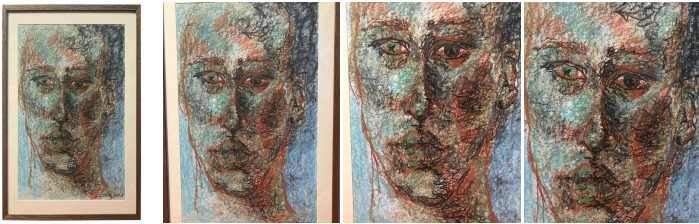

Drawing Portrait by Gillian Lefkowitz

As low as **\$480**

In stock

SKU

LU825821674762

Details

Portrait of a woman made with various colored pencils giving like always in her painting a strong expression of the eyes especially.

It is signed Gillian.

After a start as a professional photographer and Fine Art painter Gillian became an interior decorator. And even if she became a very good decorator, I am sad she does not paint anymore!

REFERENCE NUMBER: LU825821674762

PERIOD: Late 20th Century

CONDITION: Excellent

MEASUREMENTS: Height: 22.75" Width: 28.25" Depth: 1.50"

COUNT: 1

MATERIAL: Wood, Paper

CREATOR: Gillian Lefkowitz (Painter)

COUNTRY OF ORIGIN: United States