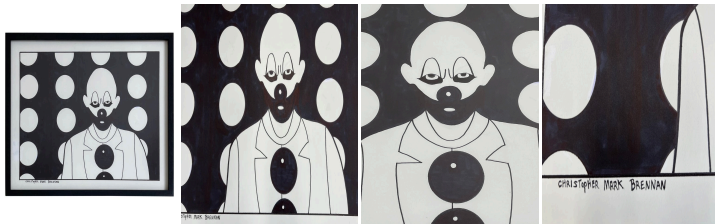

Drawing of a Clown by Christopher Mark Brennan

As low as \$650

In stock

SKU

LU825826682612

## Details

Christopher Mark Brennan draws high-contrast photo-realism.

A remarkable piece by Brennan. Clean and thick lines made with a sharpie, presenting us a clown-like figure, with a sinister smile. The background contrasts the clown's attire.

Christopher Mark Brennan is based out of Santa Barbara. He lives a private life, not sharing much online besides his art. I believe it gives us the opportunity to see his artwork with a fresh and unbiased lens.

REFERENCE NUMBER: LU825826682612

PERIOD: Late 20th Century

CONDITION: Excellent

MEASUREMENTS: Height: 25" Width: 19" Depth: 1.5"

COUNT: 1

MATERIAL: Paper, Wood

CREATOR: Christopher Mark Brennan (Painter)

COUNTRY OF ORIGIN: United States