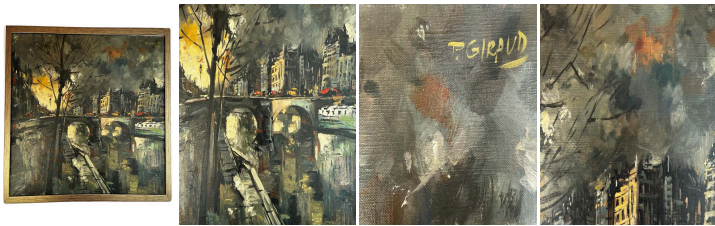

"Embankment of the Seine River" Parisian
Cityscape Oil Painting by Pierre Giraud

As low as **\$1,200**

In stock

SKU

LU654313388362

Details

Pierre Giraud's "Embankment of the Seine River" Parisian cityscape, portraying the iconic Pont au Change bridge, offers a mesmerizing scene at dusk.

A mastering execution of chiaroscuro. The sunset illuminates select points across the canvas—a subtle touch accentuating the facades of buildings across La Conciergerie on the Île de la Cité and a passing white riverboat beneath the bridge's archway.

The canvas pulsates with the city's evening fervor, capturing the lively traffic traversing the bridge. Yet, amidst this urban hustle, the left foreground presents a serene contrast—the quiet embankment of Pont au Change marked by leafless trees hinting at the impending winter.