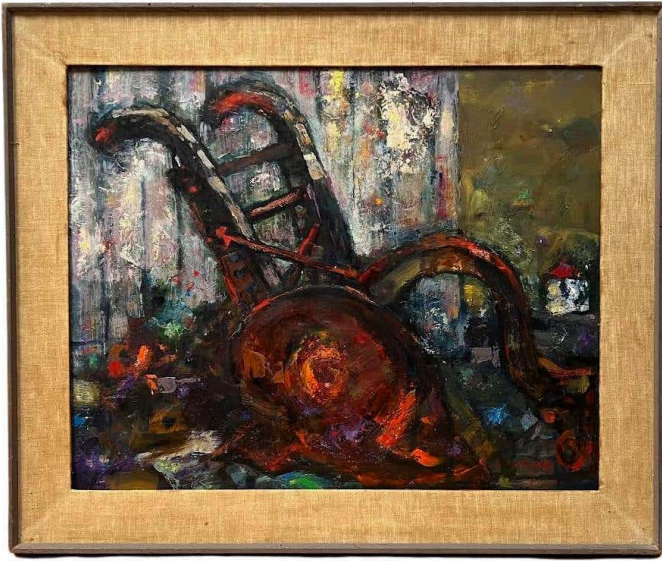

Expressionist Oil Painting by Byron Randall

As low as **\$750**

In stock

SKU

LU825827201702

Details

Signed and dated 1965-1966.

Randall painted some kind of machinery with expressive colors and bold brushstrokes. Randall had a fascination with labor workers and work environments and often made the subject of his piece machinery seen in factories. Although semi-abstract, we can see this is a product he has seen in a factory.

Born in Tacoma, WA on Oct. 23, 1918. Randall was in Salem, OR during the 1930s. He created artworks while working as a cook, waiter, boxer, harvest hand, and other odd jobs. In 1942 he moved to San Francisco and, while shipping out with the Merchant Marine, continued to paint. From 1955-57 he was in Montreal while he painted a mural in the Young Men's and Women's Hebrew Ass'n. In 1959 he opened an art gallery in Mendocino, CA with his wife, Emmy Lou Packard, and in 1970 continued the operation in Tomales Bay, CA. He died in San Francisco, CA on Aug. 11, 1999.

REFERENCE NUMBER: LU825827201702

PERIOD: 1960-1969

CONDITION: Good

MEASUREMENTS: Height: 30.75" Width: 36.75" Depth: 1.63"

COUNT: 1

MATERIAL: Masonite, Wood

CREATOR: Byron Randall (Artist)

COUNTRY OF ORIGIN: United States