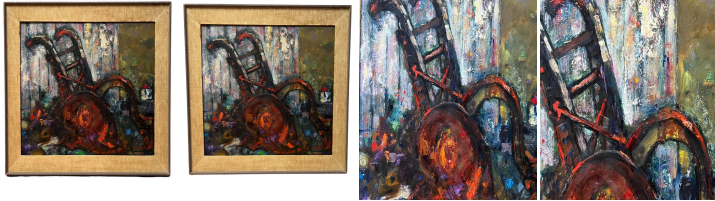

Expressionist Oil Painting by Byron Randall

As low as **\$750**

In stock

SKU

LU825827201702

Details

Signed and dated 1965-1966.

Randall painted some kind of machinery with expressive colors and bold brushstrokes. Randall had a fascination with labor workers and work environments and often made the subject of his piece machinery seen in factories. Although semi-abstract, we can see this is a product he has seen in a factory.

Born in Tacoma, WA on Oct. 23, 1918. Randall was in Salem, OR during the 1930s. He created artworks while working as a cook, waiter, boxer, harvest hand, and other odd jobs. In 1942 he moved to San Francisco and, while shipping out with the Merchant Marine, continued to paint. From 1955-57 he was in Montreal while he painted a mural in the Young Men's and Women's Hebrew Ass'n. In 1959 he opened an art gallery in Mendocino, CA with his wife, Emmy Lou Packard, and in 1970 continued the operation in Tomales Bay, CA. He died in San Francisco, CA on Aug. 11, 1999.

REFERENCE NUMBER: LU825827201702

PERIOD: 1960-1969

CONDITION: Good

MEASUREMENTS: Height: 30.75" Width: 36.75" Depth: 1.63"

COUNT: 1

MATERIAL: Masonite, Wood

CREATOR: Byron Randall (Artist)

COUNTRY OF ORIGIN: United States