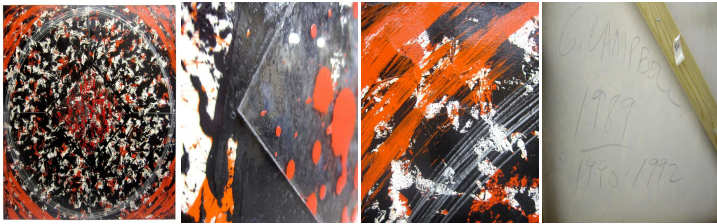

Geometric Acrylic Abstract Mandala Painting in Red by Gerald Campbell

As low as **\$750**

In stock
SKU
LU82587514493

Details

Acrylic painting of a stylized mandala in red by artist Gerald Campbell dating from the late 1980s-early 1990s. Campbell, a celebrated California artist, was well-known for his large abstracts that prompt the viewer's own interpretation.

REFERENCE NUMBER: LU82587514493

PERIOD: United States

CONDITION: Excellent

MEASUREMENTS: Height: 60" Width: 60" Depth: 2"

COUNT: 1

MATERIAL: Painted Canvas, Oil Paint

CREATOR: Gerald Campbell (Painter)

COUNTRY OF ORIGIN: United States