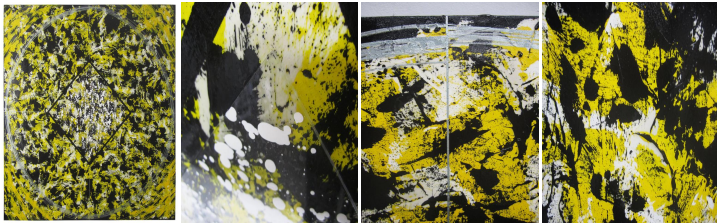

Geometric Acrylic Abstract Mandala Painting in Yellow by Gerald Campbell

As low as **\$650**

In stock  
**SKU**  
LU82587514513

## Details

Acrylic painting of a stylized mandala in yellow by artist Gerald Campbell dating from the late 1980s-early 1990s. Campbell, a celebrated California artist, was well-known for his large abstracts that prompt the viewer's own interpretation.

REFERENCE NUMBER: LU82587514513

PERIOD: 1980s

CONDITION: Excellent

MEASUREMENTS: Height: 60" Width: 60" Depth: 2"

COUNT: 1

MATERIAL: Painted Canvas, Oil Paint

CREATOR: Gerald Campbell (Painter)

COUNTRY OF ORIGIN: United States