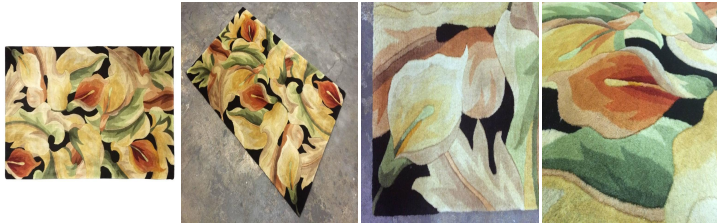

Highly Decorative Pastel Floral Rug

As low as **\$550**

In stock  
**SKU**  
LU82585474673

**Details**

This colorful floral rug in a mostly sensuous pastel tones and floral imagery has lots of contrast through dark black negative space. The rug has a dense plush pile and is machine made.

REFERENCE NUMBER: LU82585474673

PERIOD: 1980s

CONDITION: Excellent

MEASUREMENTS: Width 3' 3" Length 4' 6"

COUNT: 1

MATERIAL: Wool

CREATOR:

COUNTRY OF ORIGIN: United States