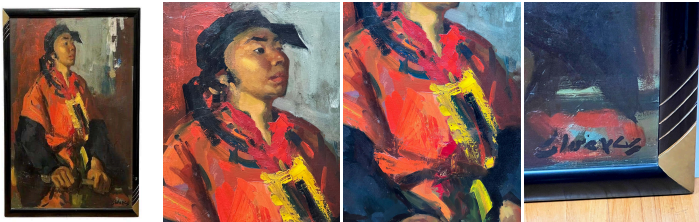

Japanese Warrior Portrait by Donald (D.S)
Shreves

As low as **\$650**

In stock

SKU

LU654310441792

Details

The portrait of this fierce Japanese man communicates a strong feeling of honor and respect, reinforced by him holding a sword. The impressionist style of this oil painting adds layers of intertwined lights and shadows to the scene. Schreve (1918-1993) was born in Nebraska and started out painting at an early age doing caricatures of family and friends.

He studied in Denver and Chicago and attended workshops at the Grande Chaumier in Paris and the Instituto in San Meguel De Allende, Mexico. His subject matter varies greatly, he is perhaps best known for his highly personal interpretations from imagination and memory of this vicinity.

REFERENCE NUMBER: LU654310441792

PERIOD: 20th Century

CONDITION: Good

MEASUREMENTS: Height: 32.25" Width: 26.25" Depth: 0.75"

COUNT: 1

MATERIAL: Paint, Canvas

CREATOR: Donald (D.S) Shreves