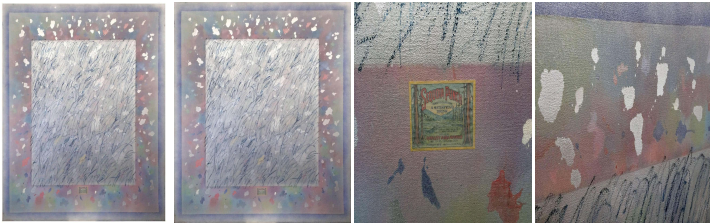

Large Expressionist Abstract Painting by Gerald Campbell

As low as **\$900**

In stock
SKU
LU65438550442

Details

A playful large abstract painting at five and a half by six feet. Painting is made with acrylic, spray paint and one collage element, a "Sequoia Punch" soda label. The painting was made by Gerald Campbell, a celebrated California artist who was well-known for his large abstract canvases that prompt physical and visual interpretation.

REFERENCE NUMBER: LU65438550442

PERIOD: Late 20th Century

CONDITION: Good

MEASUREMENTS: Height: 72" Width: 66" Depth: 1.5"

COUNT: 1

MATERIAL: Canvas, Paper, Acrylic

CREATOR: Gerald Campbell (Artist)