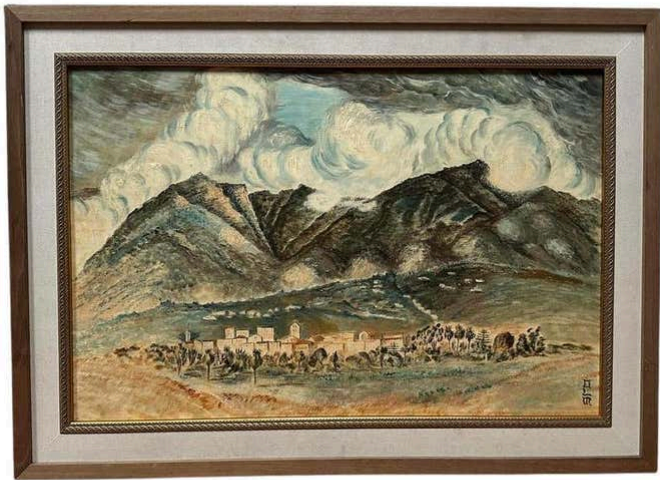

Mid-Century Landscape of Mountains and Village

As low as **\$750**

In stock

SKU

LU825835789632

Details

This Mid-Century oil painting depicts, mountains, voluminous clouds and a small village. The mountains and clouds have a foreboding energy about them and the Italian feeling village in a grove of trees feels small in comparison. The cool colours in the background contrast with a warm foreground giving the picture a dynamic feel. Signed in the lower right with the initials "OLM."

REFERENCE NUMBER: LU825835789632

PERIOD: Mid-20th Century

CONDITION: Excellent

MEASUREMENTS: Height: 20.5" Width: 28.75" Depth: 2.25"

COUNT: 1

MATERIAL: Paint, Wood

COUNTRY OF ORIGIN: United States