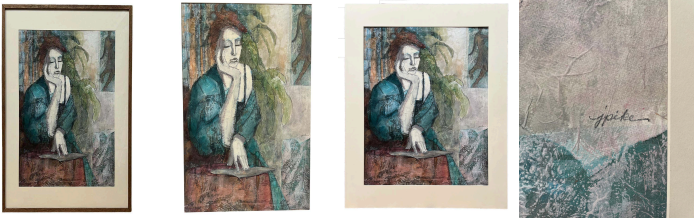

## Details

Judith Minna Pike December 19, 1942- October 18, 2019 Portrait of a woman sitting with her eyes closed, resting her head on her hand. The texture of this piece is stunning. If you look closely, it almost resembles crushed silk. Pike includes a touch of gold in different sections, which adds so much when seen in the right light. Judy taught Spanish at Lincoln High School for a short time after college, but art would become her life-long passion. She experimented with clay and reiki pottery for several years but eventually transitioned to watercolor, oil painting, mixed media, and figurative drawings for the majority of her career. In an artist's statement around one of her solo shows featuring a group of mixed-media figurative pieces, Judy discussed her creative process. 'We are all more than one thing,' said Judy, who encourages her models to play with different personas when they pose. 'People are complicated and that's what I try to capture in my work. Gestures, features, mood, clothing, choice, and facial expressions make a model unique and drawing becomes a conversation between the model and the artist. As I add layers, my goal is to clarify and deepen that conversation, revealing the model as an individual, not just a type.'" An award-winning artist and juror, Judy's work often drew on inspiration from family photos, both from her childhood and later years. Her art has been exhibited in several solo and group shows, including four featured exhibitions at the San Diego Institute of Art. In 2003, she was featured in Watercolor Magic Magazine Yearbook "Ones to Watch." Judy co-founded the Figurative Inspiration Group (FIG) in 2006, with the aim of creating a space for a unique collaboration between models and artists. She was an active member of the West Coast Drawing Group and curated a monthly art show at Adam's Avenue Grille for several years.