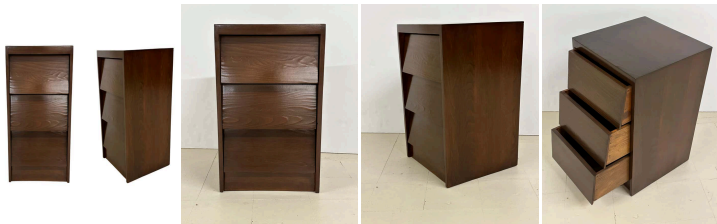

Pair of Dark Stained Solid Birch Nightstands/Side  
Tables- 1950s

As low as **\$1,100**

In stock

**SKU**

LU825838311202

## Details

These nightstands/side tables boast clean lines and a minimalist aesthetic that seamlessly blends form and function. Crafted from solid birch, each piece is thoughtfully designed with three drawers, offering ample storage space while maintaining a sleek appearance. The distinctive oblique front panels shape adds a touch of sophistication to the overall design.

These nightstands are a perfect example of the 1950s minimalist design.

REFERENCE NUMBER: LU825838311202

PERIOD: Mid-20th Century

CONDITION: Excellent

MEASUREMENTS: Height: 28.75" Width: 16.33" Depth: 16"

COUNT: Set of 2

MATERIAL: Birch, Stained, Varnished

COUNTRY OF ORIGIN: United States