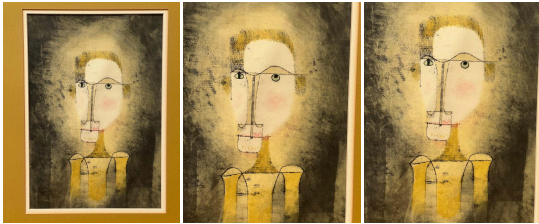

"Portrait of a Yellow Man" Poster by Paul Klee

As low as **\$450**

In stock

SKU

LU65439936222

Details

This poster was edited in 1964 by Galerie Berggruen in collaboration with Felix Klee, the artist's son. The dark yellow matte covers the lower part of the poster where the Berggruen information is displayed.

Paul Klee (1879 - 1940) was a Swiss-German artist and one of the most influential figures in 20th-century art. Influenced by many movements, including Expressionism, Cubism, and Surrealism, Klee developed his own highly individualistic style, creating a rich and varied body "often witty and childlike in its tone" infused with mysticism, musicality, and theories he developed on form and color. In addition to his groundbreaking visual output, Klee is also renowned for his writings about art, including his many lectures at the Bauhaus School of Art, design, and Architecture, where he taught.

REFERENCE NUMBER: LU65439936222

PERIOD: 1920-1929

CONDITION: Good

MEASUREMENTS: Height: 30.25" Width: 22.25" Depth: 0.7"

COUNT: 1

MATERIAL: Lithograph, Screen

CREATOR: Paul Klee