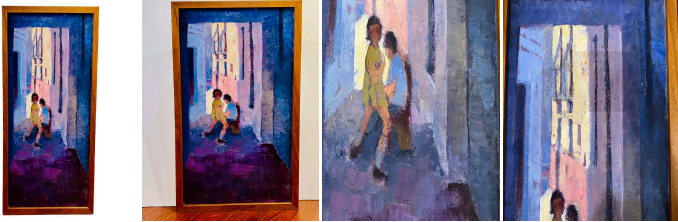

Post-Impressionist Oil Painting on Canvas
"Mother and Child" by Sylvia Molloy

As low as **\$450**

In stock

SKU

LU825826267632

Details

Sylvia Clark Molloy (1913-2008) was a British Realist, Impressionist artist, and teacher.

Molloy moved to South Africa in 1948, and lived in Johannesburg for many years, where she raised her family and painted. While there, she flouted the apartheid laws by teaching black and colored students at her studio. She was a founding member of the Johannesburg Society of Arts, and its President in 1962.

The impressionistic strokes Molloy used help depict playful energy.

This image makes you think back to your youthful days.

The blue and purple colors created are so vibrant, and rich in expression. There's also a great deal of texture in this painting.

REFERENCE NUMBER: LU825826267632

PERIOD: 1950s

CONDITION: Excellent

MEASUREMENTS: Height: 31.5" Width: 17.5" Depth: 17.5"

COUNT: 1

MATERIAL: Canvas, Wood, Painted

CREATOR: Sylvia Molloy (Painter)

COUNTRY OF ORIGIN: United States