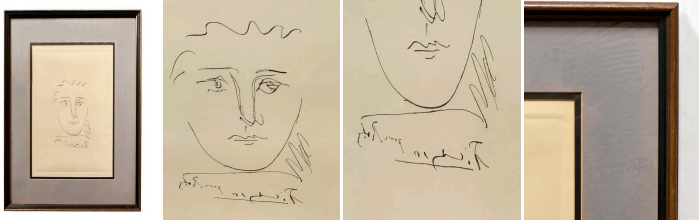

"Pour Roby" Etching by Pablo Picasso

As low as **\$1,400**

In stock

SKU

LU654313019002

Details

Applying a precious quality to the limitation of line, Picasso has captured the character of a close friend: Robert Godet, also known as Roby.

Picasso initially drew this portrait for his friend. He later etched the portrait onto a printing plate so that Roby could include the print in his book *L'Age de Soleil*.

Picasso signed and titled on the copper plate; the artist's signature and the piece's title are reversed in the print.

Before he struck upon Cubism, Picasso's artwork went through many styles – realism, caricature, the Blue Period, and the Rose Period. These distinguished styles are apparent in the unique original works as well as Picasso ceramics, lithographs, linocuts, and etchings that he created later in his life.

REFERENCE NUMBER: LU654313019002

PERIOD: 1969

CONDITION: Excellent

MEASUREMENTS: Height: 24.5" Width: 20.5" Depth: 1.5"

COUNT: 1

MATERIAL: Etching

Copyright by Galerie Sommerlath - All Rights Reserved

CREATOR: Pablo Picasso