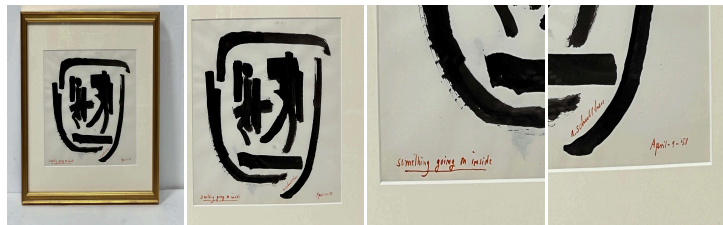

"Something Going on Inside" Drawing by Amalia Schulthess - 1958

As low as \$950

In stock

SKU

LU654311297002

Details

This unique drawing by painter/sculptor Amalia Schulthess features large black ink curves surrounding semi-abstract characters. As the title suggests "Something going on inside". The piece is signed and dated with red ink.

The entire life of Amalia Schulthess has been tied up in art. She grew up in Thurgau, Switzerland, where Paul Klee was a frequent guest in her house. She immigrated to America in 1941. Upon her arrival in New York she made contact with Piet Mondrian, who inspired her to continue working as a professional artist. Schulthess then travelled west, painting and exhibiting for the next 20 years in California and New Mexico. In Taos she met Andrew Dasburg and was instrumental in reviving the career of the great modernist who had fallen into obscurity after the war.

REFERENCE NUMBER: LU654311297002

PERIOD: Late 20th Century

CONDITION: Excellent

MEASUREMENTS: Height: 12.5" Width: 15" Depth: 1"

COUNT: 1

MATERIAL: Gouache, Paper

CREATOR: Amalia Schulthess (Painter)