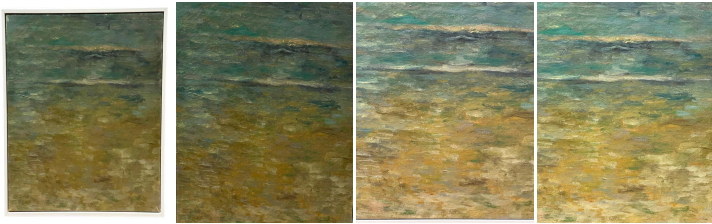

"The Ocean and the Beach" Abstract Oil Painting  
Oil on Canvas by Pat Badt

As low as **\$850**

In stock

**SKU**

LU825837298342

## Details

"The Ocean and the Beach" by Pat Badt is a fascinating painting especially for Ocean lovers! It encapsulates the serene yet dynamic relationship between the ocean and its timeless partner, the beach. It sits in a white lacquer frame.

As one gazes upon this artwork, the eye is immediately drawn to the small and uneven bands dominating the canvas. Bands of blue, green, and sand-colored strokes mingle, creating a tapestry that conveys the interplay of light and reflection upon both water and shore. Subtle touches of white delicately enhance the luminosity, inviting viewers to feel the gentle ebb and flow of the tides. The play of colors narrates the intertwined relationship between stability and flux. Notably, two larger strokes command attention in the upper part, hinting at distant waves and their foamy presence.