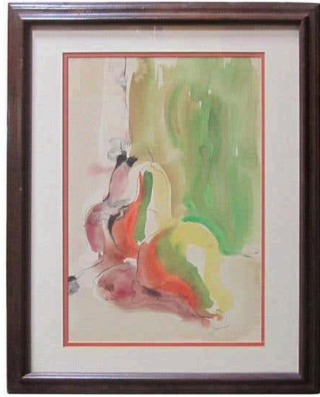

Watercolor Abstract Expressionist Still Lifes, Pair

As low as **\$550**

In stock

**SKU**

LU825815543581

## Details

A pair of still life paintings rendered in saturated, fluid watercolor punctuated and outlined by black ink strokes. The pair, which portray pears in different positions, are each framed behind layered cream and orange mats in simple original wooden frames.

The measurements listed are for each piece individually.

REFERENCE NUMBER: LU825815543581

PERIOD: 1960-1969

CONDITION: Excellent

MEASUREMENTS: Height: 22" Width: 18" Depth: 0.75"

COUNT: Set of 2

MATERIAL: Paper, Plexiglass